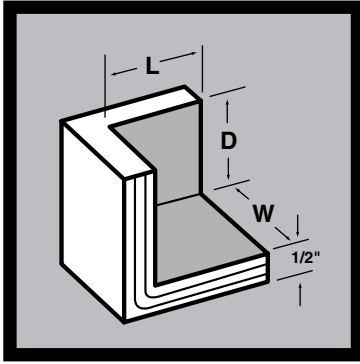

CUSHION CORNER PAD

**CORRUGATED (DIE-CUT)
CORNER PADS**

150# TEST #3 WHITE OUTSIDE

Furnished flat — No tape, glue or staples necessary — Assemble in seconds — Used for corner protection for furniture, cabinets, windows, doors, pictures, etc. — All dimensions are inside dimensions.