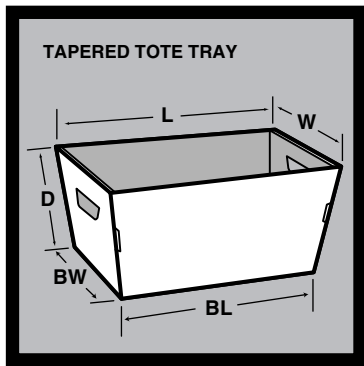

RF4, RRF4, RF5, RF6

Stock No.	Inside Dimensions L x W x D		No. Per Bundle	No. Per Pallet
RF6	15 x 9 ³ / ₄ x 12 ¹ / ₄	with Lid (Double Bottom and Triple Ends) (Accommodates Side Cut File Folders)	25	350
CF1	15 x 10 ¹ / ₂ x 4 ¹ / ₂	with Lid (Check File Box)	25	700
RF1	15 x 12 x 10	with Lid (Snap Lock Bottom with Double Sides and Double Ends)	25	700
RP16	14 x 12	Plain Pad	50	3000
RRF2	15 x 12 x 10	With Lid (Double Bottom and Double Ends)	25	700
RF2	15 x 12 x 10	with Lid (Double Bottom and Double Ends)	25	700
RF3	15 x 12 x 10	with Lid (Woodgrain with Triple Ends, Double Sides and Double Bottom)	25	350
RRF4	15 ¹ / ₄ x 12 ¹ / ₄ x 10	With Lid Attached (Double Bottom and Triple Ends)	25	350
RF4	15 ¹ / ₄ x 12 ¹ / ₄ x 10	with Lid attached (Double Bottom and Triple Ends)	25	350
RF5	24 ¹ / ₂ x 15 ¹ / ₄ x 10	with Lid attached (Double Bottom and Triple Ends)	10	360

CORRUGATED (DIE-CUT) ONE-PIECE SELF-LOCKING FILE AID WITH HAND HOLE

32 ECT #3 WHITE OUTSIDE

Furnished flat — No tape, glue or staples necessary — Assemble in seconds — Used for filing or storing records — Not to be used as a shipper — All dimensions are outside dimensions.

Stock No.	Outside Dimensions L x W x D	No. Per Bundle	No. Per Pallet
FA1	12 x 5 x 9 ⁷ / ₈	25	700

TTT

CORRUGATED (DIE-CUT) SELF-LOCKING TOTE TRAYS

275# TEST #3 WHITE OUTSIDE

Solves your material handling problems —
Tapered sides allow for nesting when empty —
Furnished flat — Rigid self-closing design sets
up in seconds — All dimensions are inside
dimensions — The coating on the TTT3 resists oil
and water, adds to the life of the tray, and is
100% recyclable.