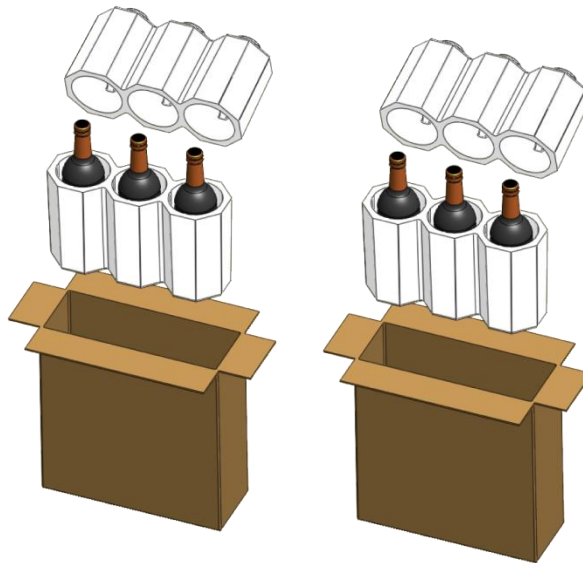

## 3/6 Pack Standup

# EPS 3/6 Pack Standup

### Secure your products with WineLoc

- An upright 3 bottle or 6 bottle EPS shipper
- Includes EPS foam shipper and corrugated over pack assembly as a complete kit
- Fits max bottle size 3 7/8" x 14 1/4"
- Available in 3 pack and 6 pack configurations
- Availability: In Stock

### 3 Pack Standup Products

	Product Number	Part Size	Units Per Bundle	Bundle Size
3 Pack EPS (Foam Only)	SPG-WINE-014	13 3/4" x 4 7/8" x 15 3/8"	20	Coming Soon
3 Pack Plain Kit (Foam & Box)	SPG-WINE-022	14 1/4" x 28 1/2" x 47 1/2"	36	32 1/2" x 28 1/2" x 47 1/2"
3 Pack ASR Kit (Foam & Box)	SPG-WINE-010	14 1/4" x 28 1/2" x 47 1/2"	36	32 1/2" x 28 1/2" x 47 1/2"
6 Pack Plain Kit (Foam & Box)	SPG-WINE-025	14 1/4" x 10" x 15 1/2"	18	30 3/4" x 28 1/2" x 47 1/4"
6 Pack ASR Kit (Foam & Box)	SPG-WINE-009	14 1/4" x 10" x 15 1/2"	18	30 3/4" x 28 1/2" x 47 1/4"
3 Pack Corrugated Box	DIN-WINE-BOX-025	14" x 5 1/8" x 15 1/2"	25	Not Applicable
6 Pack Corrugated Box	DIN-WINE-BOX-024	14" x 10" x 15 1/2"	25	Not Applicable