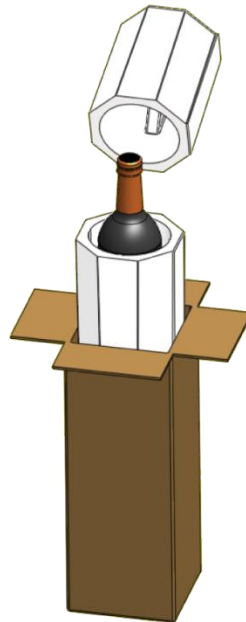

Single Standup

EPS Single Standup

Secure your products with WineLoc

- An upright single bottle shipper
- Ideal for club shipments
- Fits max bottle size 3 7/8" x 14 1/4"
- Availability: In Stock

Single Standup Products

	Product Number	Part Size	Units Per Bundle	Bundle Size
Single EPS (Foam Only)	SPG-WINE-016	4 7/8" x 4 7/8" x 15 3/8"	48	Coming Soon
Single Plain Kit (Foam & Box)	SPG-WINE-025	5 1/2" x 5 1/2" x 15 3/4"	48	32" x 32 1/4" x 31 1/2"
Single ASR Kit (Foam & Box)	SPG-WINE-013	5 1/2" x 5 1/2" x 15 3/4"	48	32" x 32 1/4" x 31 1/2"
Single Corrugated Box	DIN-WINE-BOX-028	5 1/2" x 5 1/2" x 15 3/4"	48	Not Applicable